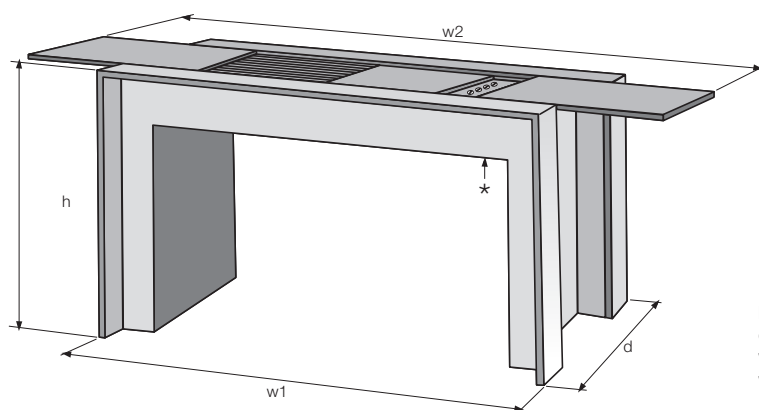

h = height 800mm
d = depth 662mm
w1 = width of unit closed 1560mm
w2 = width of unit opened 2360mm

*Refer to user manual for gas installation points.

KG IMPORTANT! Please make sure that the access to your outdoor area (including driveways, gateways, corridors, and passageways etc) allows sufficient clearance to move your barbecue into position. If the barbecue is to be placed on a balcony, please check the soundness and load bearing capacity of the structure.