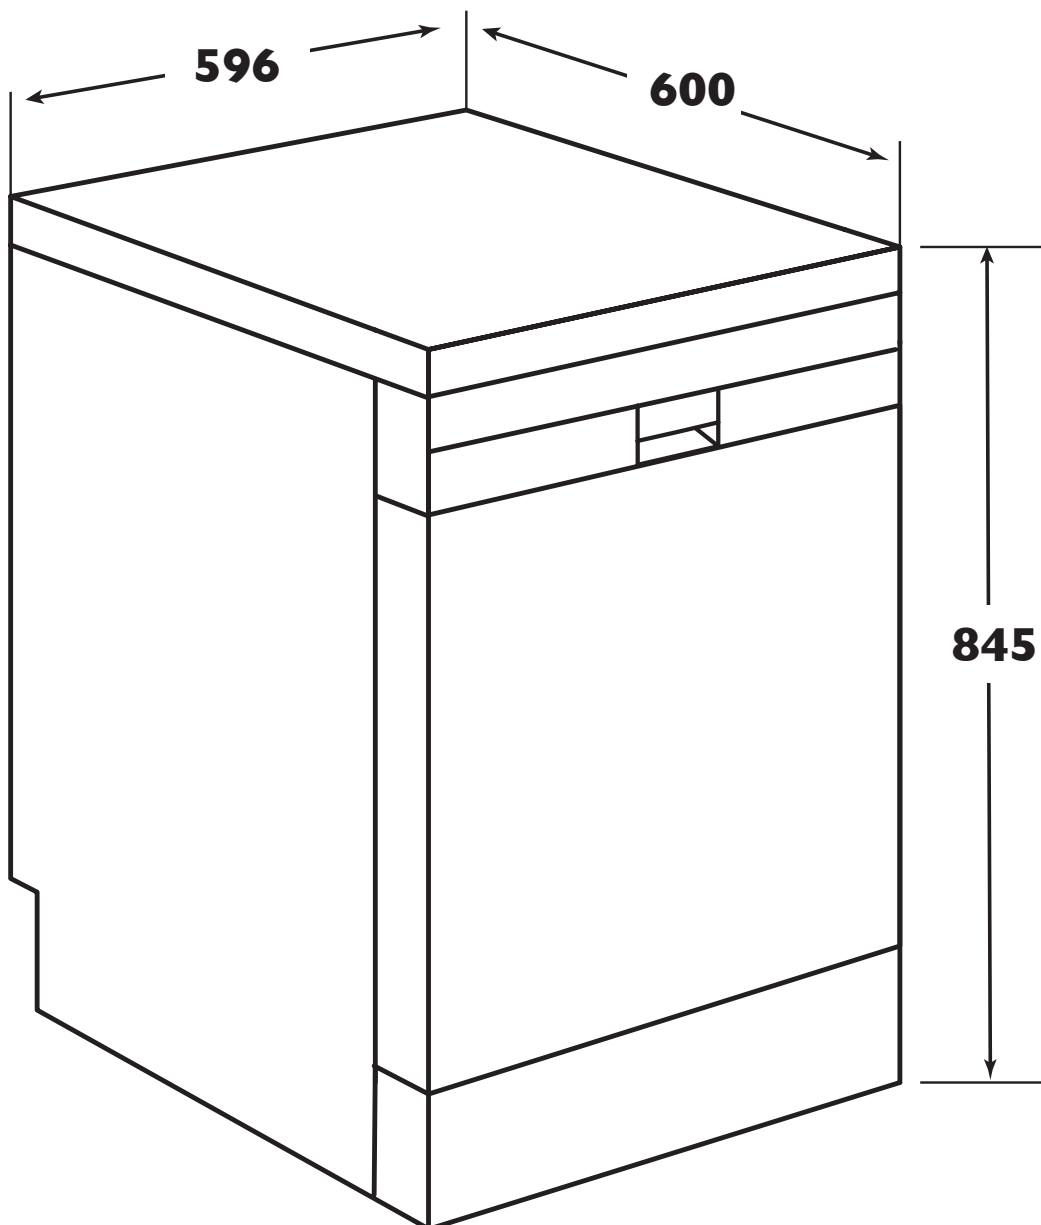

DSF6104WA/XA
FREESTANDING DISHWASHER

IMPORTANT

These dimensions are a guide only. All measurements are in millimetres (mm). For complete installation instructions, refer to the manual provided with product.