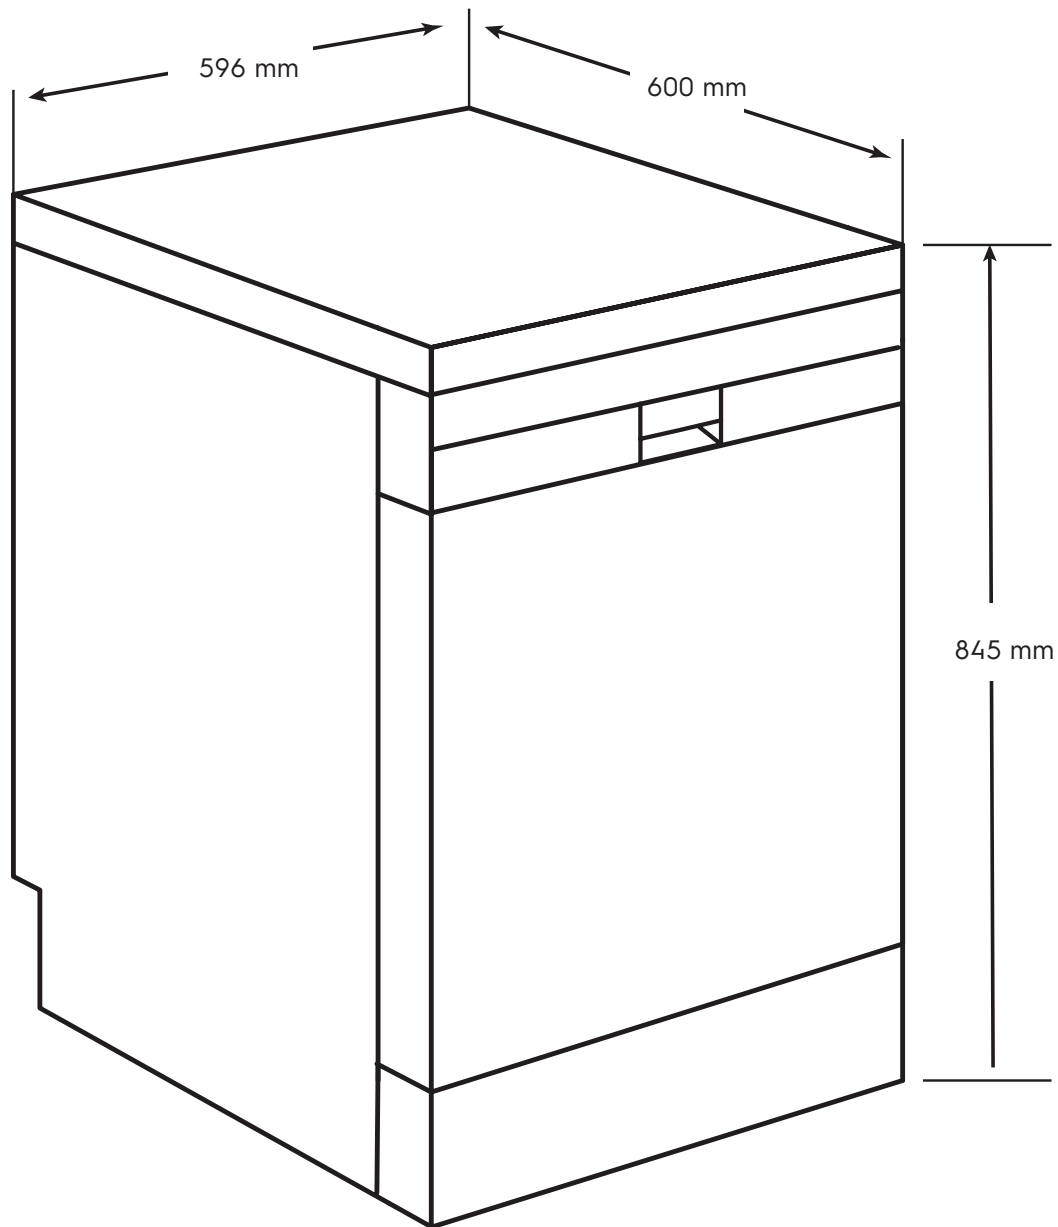

Dimension Guide

Freestanding Dishwasher

Models:

ESF6102XA

ESF6102KA

IMPORTANT

Please note! Dimensions to be used as a guide only. All customers MUST refer to the user manual supplied with the product for detailed installation instructions.