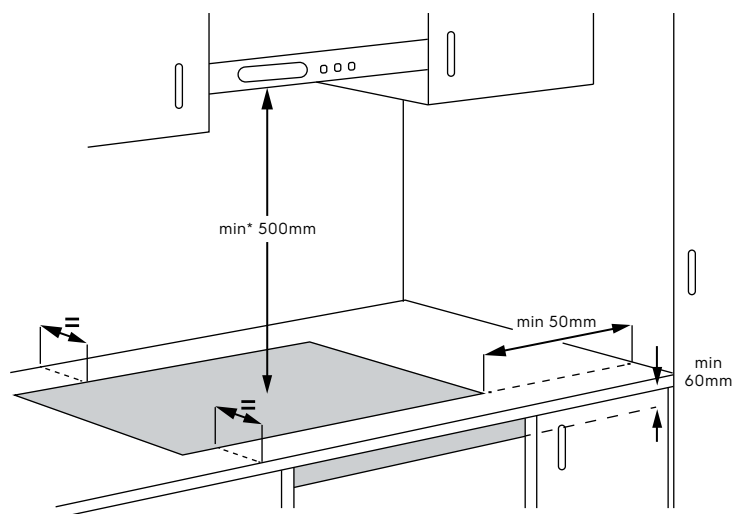

Dimension Guide

Built-in Induction Hob / 60 cm

Model:
EHI645BE

Dimensions			
	width	height	depth
Cut-out (mm)	560	51	490
Product (mm)	590	51	520

Please note! Dimensions to be used as a guide only. All customers MUST refer to the user manual supplied with the product for detailed installation instructions.