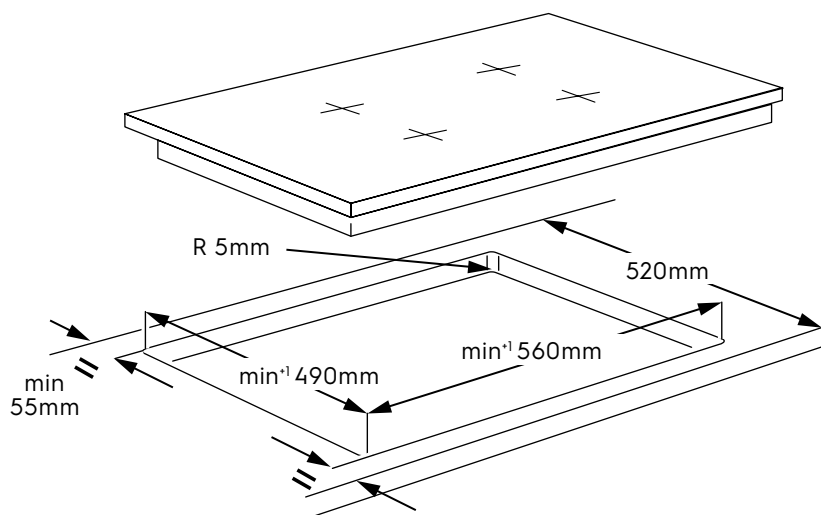

Dimension Guide

Built-in Induction Hob / 60 cm

Model:
EHI645BE

Dimensions			
	width	height	depth
Cut-out (mm)	560	51	490
Product (mm)	590	51	520

Please note! Dimensions to be used as a guide only. All customers MUST refer to the user manual supplied with the product for detailed installation instructions.