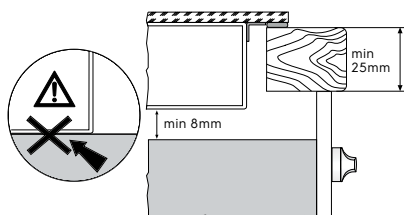

Dimension Guide

Built-in Induction Hob / 60 cm

Model:
EHI645BE

Dimensions			
	width	height	depth
Cut-out (mm)	560	51	490
Product (mm)	590	51	520

Please note! Dimensions to be used as a guide only. All customers MUST refer to the user manual supplied with the product for detailed installation instructions.