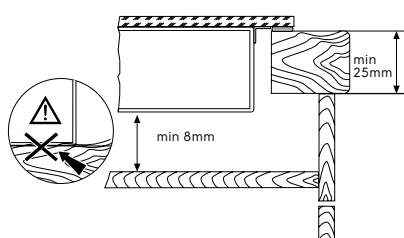

Dimension Guide

Built-in Induction Hob / 60 cm

Model:
EHI645BE

Dimensions			
	width	height	depth
Cut-out (mm)	560	51	490
Product (mm)	590	51	520

Please note! Dimensions to be used as a guide only. All customers MUST refer to the user manual supplied with the product for detailed installation instructions.