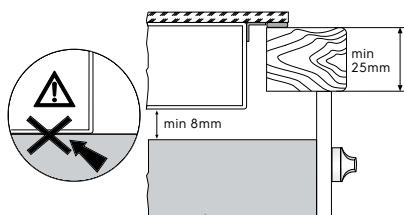

Dimension Guide

Built-in Induction Hob / 90 cm

Model:
EHI977BE

Dimensions			
	width	height	depth
Cut-out (mm)	880	51	490
Product (mm)	910	51	520

Please note! Dimensions to be used as a guide only. All customers MUST refer to the user manual supplied with the product for detailed installation instructions.