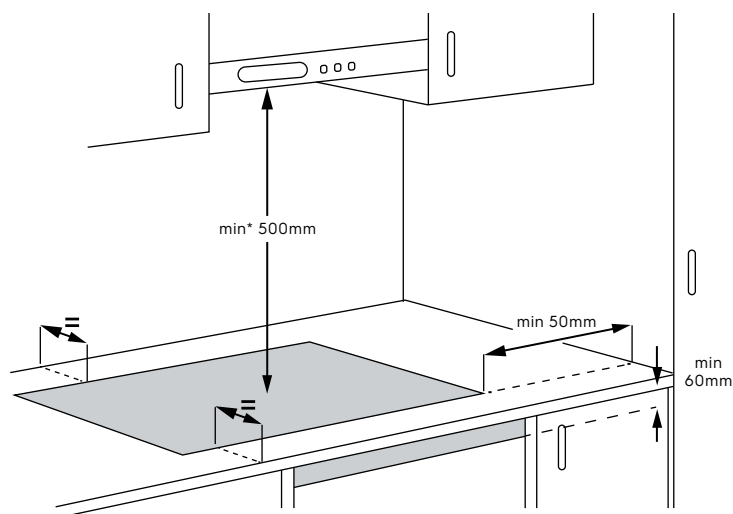

Dimension Guide

Built-in Induction Hob / 90 cm

Model:
EHI977BE

Dimensions			
	width	height	depth
Cut-out (mm)	880	51	490
Product (mm)	910	51	520

Please note! Dimensions to be used as a guide only. All customers MUST refer to the user manual supplied with the product for detailed installation instructions.