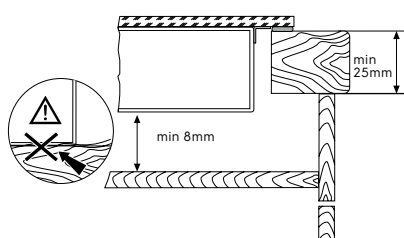

Dimension Guide

Built-in Induction Hob / 90 cm

Model:
EHI977BE

Dimensions			
	width	height	depth
Cut-out (mm)	880	51	490
Product (mm)	910	51	520

Please note! Dimensions to be used as a guide only. All customers MUST refer to the user manual supplied with the product for detailed installation instructions.