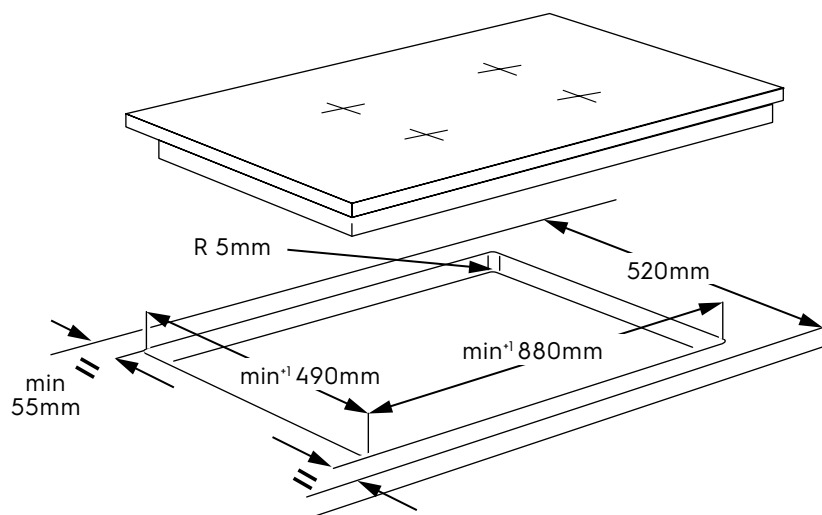

Dimension Guide

Built-in Induction Hob / 90 cm

Model:
EHI977BE

Dimensions			
	width	height	depth
Cut-out (mm)	880	51	490
Product (mm)	910	51	520

Please note! Dimensions to be used as a guide only. All customers MUST refer to the user manual supplied with the product for detailed installation instructions.