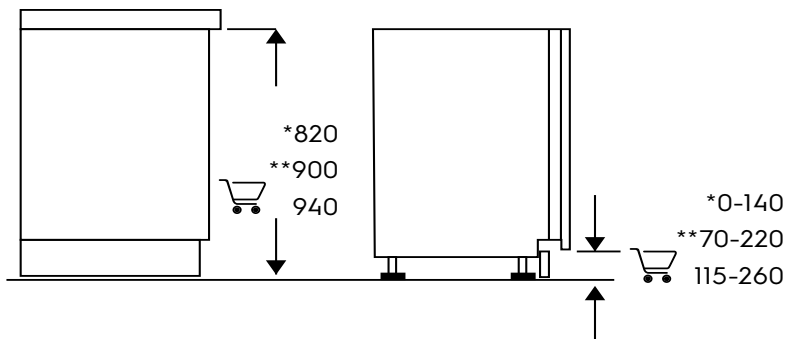

Dimension Guide

Fully Integrated Dishwasher

Model:
ESL79200RO

Dimensions			
	width	height	depth
Cut-out (mm)	600	820-900	570
Product (mm)	596	818	550

Please note! Dimensions to be used as a guide only. All customers MUST refer to the user manual supplied with the product for detailed installation instructions.
© 2022 Electrolux S.E.A PTE. LTD. E_Dim_ESL79200RO_Apr22