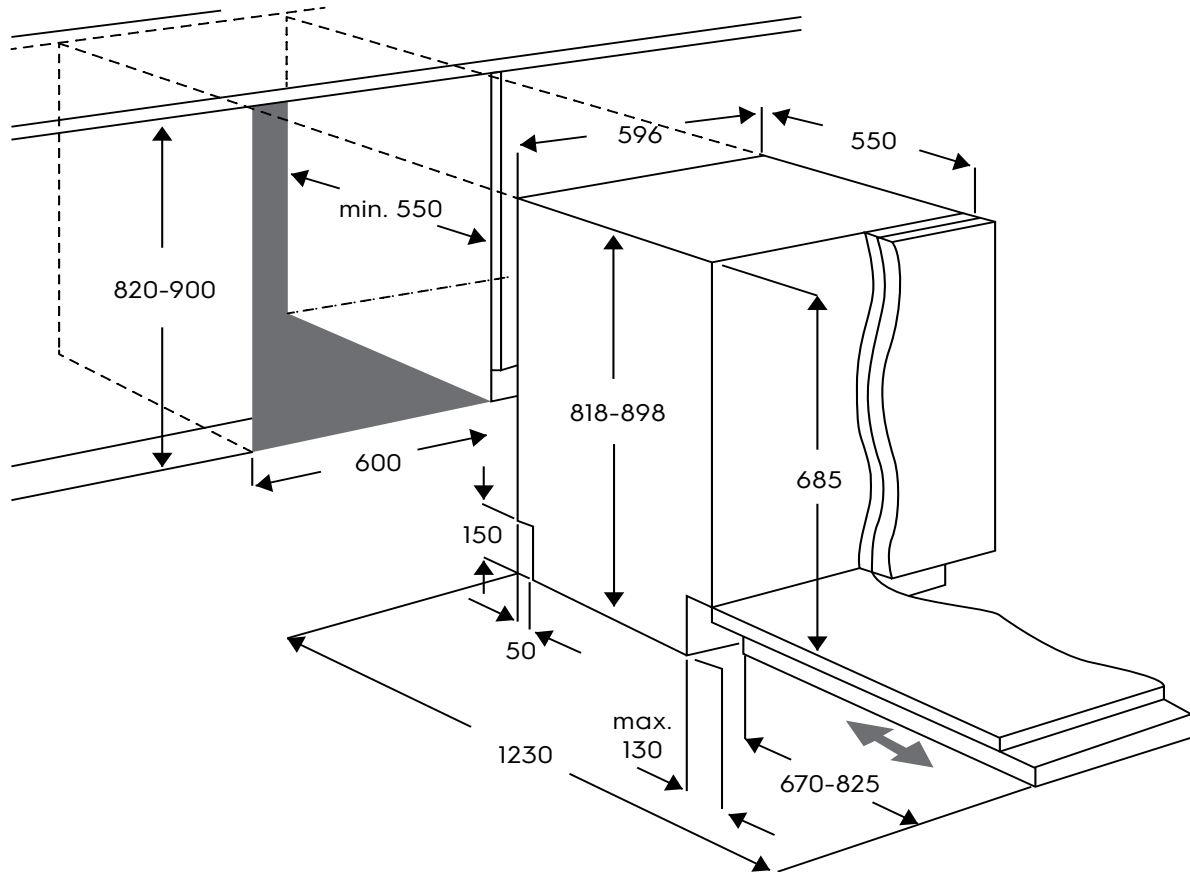

Dimension Guide

Fully Integrated Dishwasher

Model:
ESL79200RO

Dimensions			
	width	height	depth
Cut-out (mm)	600	820-900	570
Product (mm)	596	818	550

Please note! Dimensions to be used as a guide only. All customers MUST refer to the user manual supplied with the product for detailed installation instructions.
© 2022 Electrolux S.E.A PTE. LTD. E_Dim_ESL79200RO_Apr22