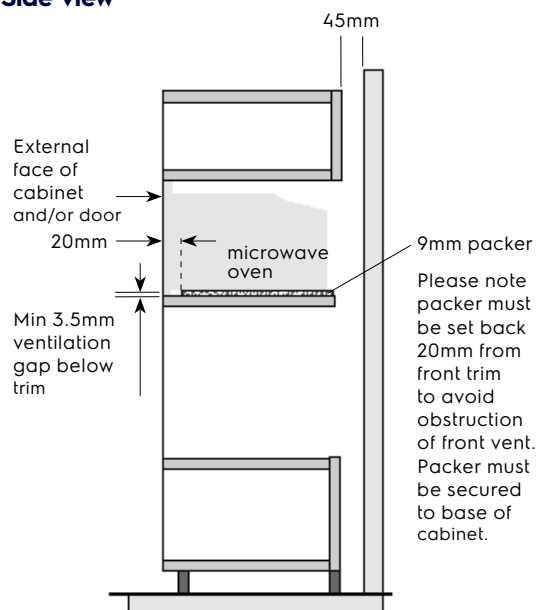

Dimension Guide

Built-in Combination Microwave Oven

Model:
EMB2529DSE

Dimensions			
	width	height	depth
Cut-out (mm)	600	396	550
Product (mm)	595	388	470

Side view

Flush fit top view

Please note! Dimensions to be used as a guide only. All customers MUST refer to the user manual supplied with the product for detailed installation instructions.