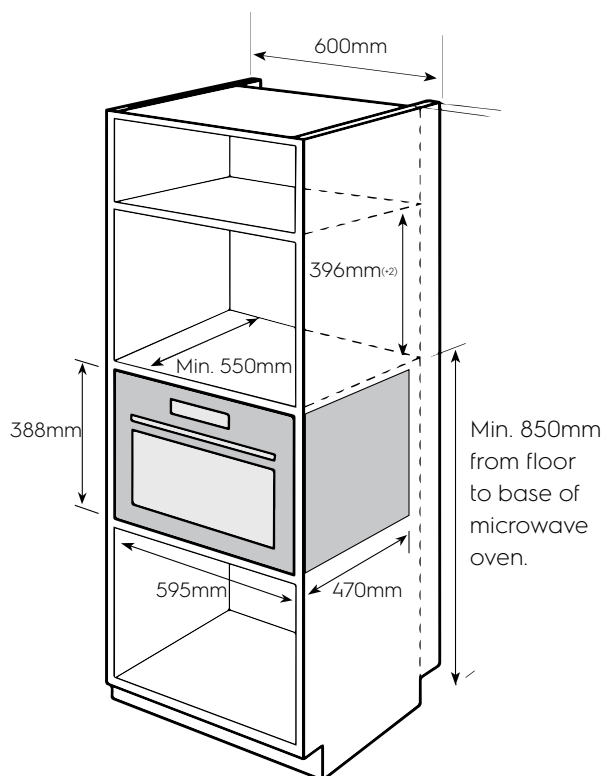

Dimension Guide

Built-in Combination Microwave Oven

Model:
EMB2529DSE

Dimensions			
	width	height	depth
Cut-out (mm)	600	396	550
Product (mm)	595	388	470

Side view

Flush fit top view

Please note! Dimensions to be used as a guide only. All customers MUST refer to the user manual supplied with the product for detailed installation instructions.