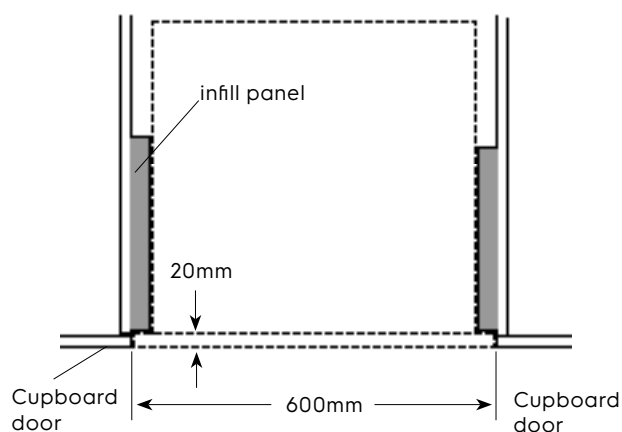

Dimension Guide

Built-in Combination Microwave Oven

Model:
EMB2529DSE

Dimensions			
	width	height	depth
Cut-out (mm)	600	396	550
Product (mm)	595	388	470

Side view

Flush fit top view

Please note! Dimensions to be used as a guide only. All customers MUST refer to the user manual supplied with the product for detailed installation instructions.