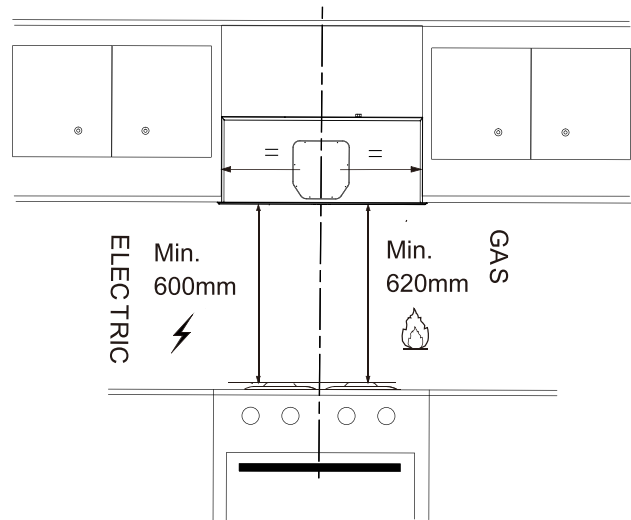

Dimension Guide

Integrated Extractor hood

Model:
ERI955DSE

Dimensions

	width	height	depth
Product (mm)	866	329+23	292

Please note! Dimensions to be used as a guide only. All customers MUST refer to the user manual supplied with the product for detailed installation instructions.
© 2023 Electrolux S.E.A PTE. LTD. ELX_DIM_ERI955DSE_Nov23