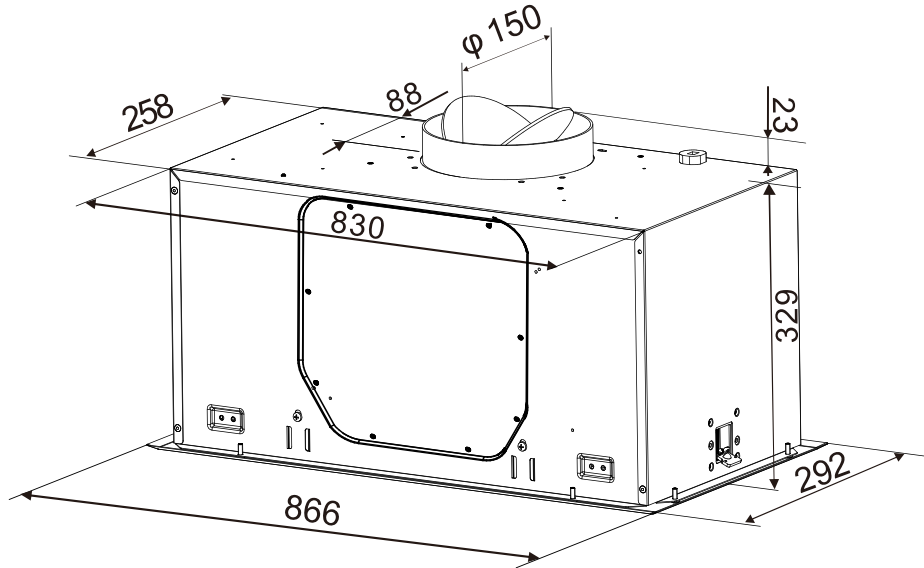

Dimension Guide

Integrated Extractor hood

Model:
ERI955DSE

Dimensions

	width	height	depth
Product (mm)	866	329+23	292

Please note! Dimensions to be used as a guide only. All customers MUST refer to the user manual supplied with the product for detailed installation instructions.
© 2023 Electrolux S.E.A PTE. LTD. ELX_DIM_ERI955DSE_Nov23