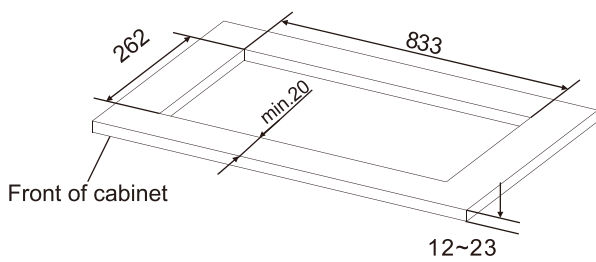

Dimension Guide

Integrated Extractor hood

Model:
ERI955DSE

Dimensions

	width	height	depth
Product (mm)	866	329+23	292

Please note! Dimensions to be used as a guide only. All customers MUST refer to the user manual supplied with the product for detailed installation instructions.
© 2023 Electrolux S.E.A PTE. LTD. ELX_DIM_ERI955DSE_Nov23