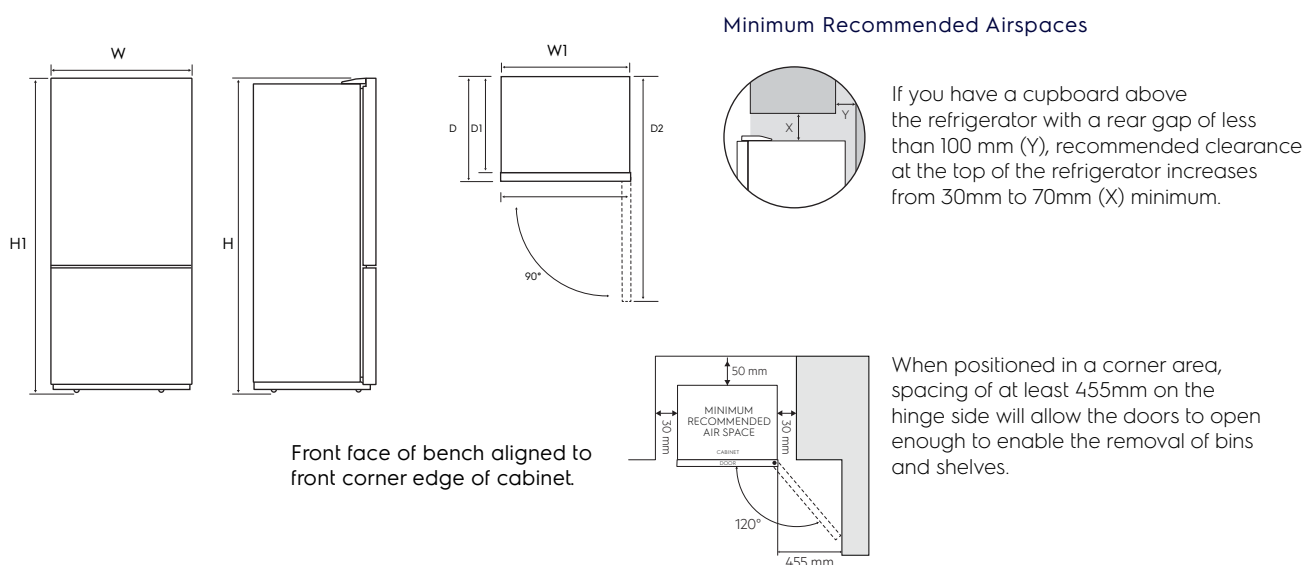

Dimension Guide

Bottom freezer refrigerator

Model:
EBE4302SD

Bottom Freezer refrigerator models:	Total width (mm)	Cabinet width (mm)	Total depth including door and handle (mm)	Cabinet depth (mm)	Depth door open 90° (mm)	Total height (mm)	Cabinet height (mm)	Air space needed above cabinet (mm)
EBE4302SD	699	693	723	641	1360	1725	1705	50

Important! Please ensure that the access to your kitchen (including doorways, corridors, island benches, etc) allows sufficient clearance to move your fridge into position.

Please note! Dimensions to be used as a guide only. All customers MUST refer to the user manual supplied with the product for detailed installation instructions.