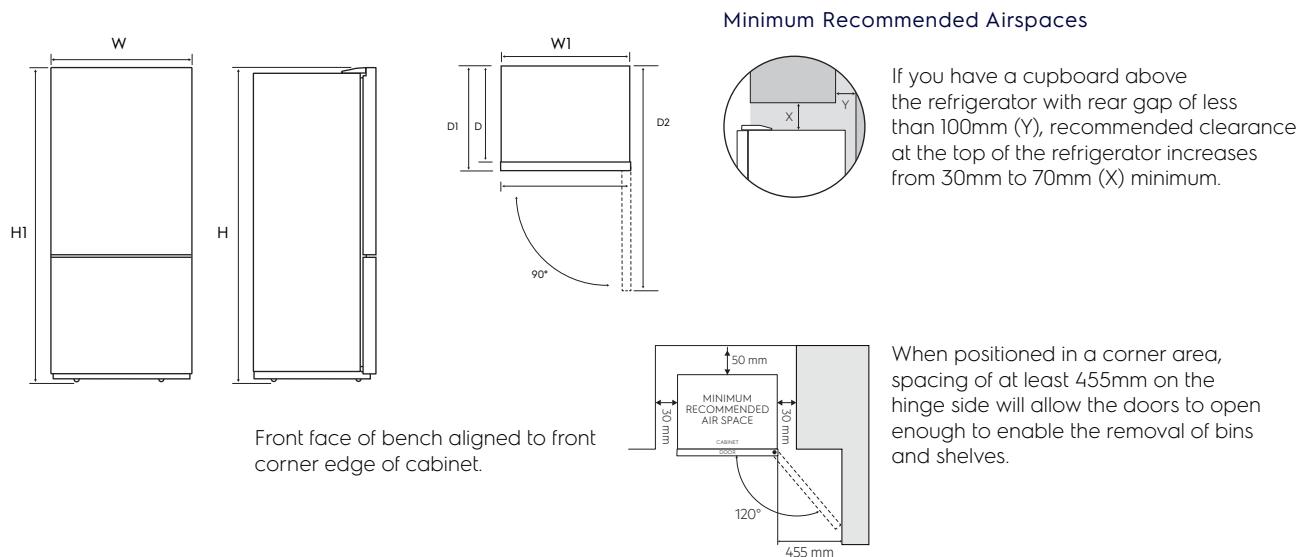

# Dimension Guide

## Bottom freezer refrigerator

**Model:**  
EBE5002SD

Bottom Freezer refrigerator models:	Total width (mm)	Cabinet width (mm)	Total depth including door and handle (mm)	Cabinet depth (mm)	Depth door open 90° (mm)	Total height (mm)	Cabinet height (mm)	Air space needed above cabinet (mm)
EBE5002SD	796	790	723	641	1457	1725	1705	50