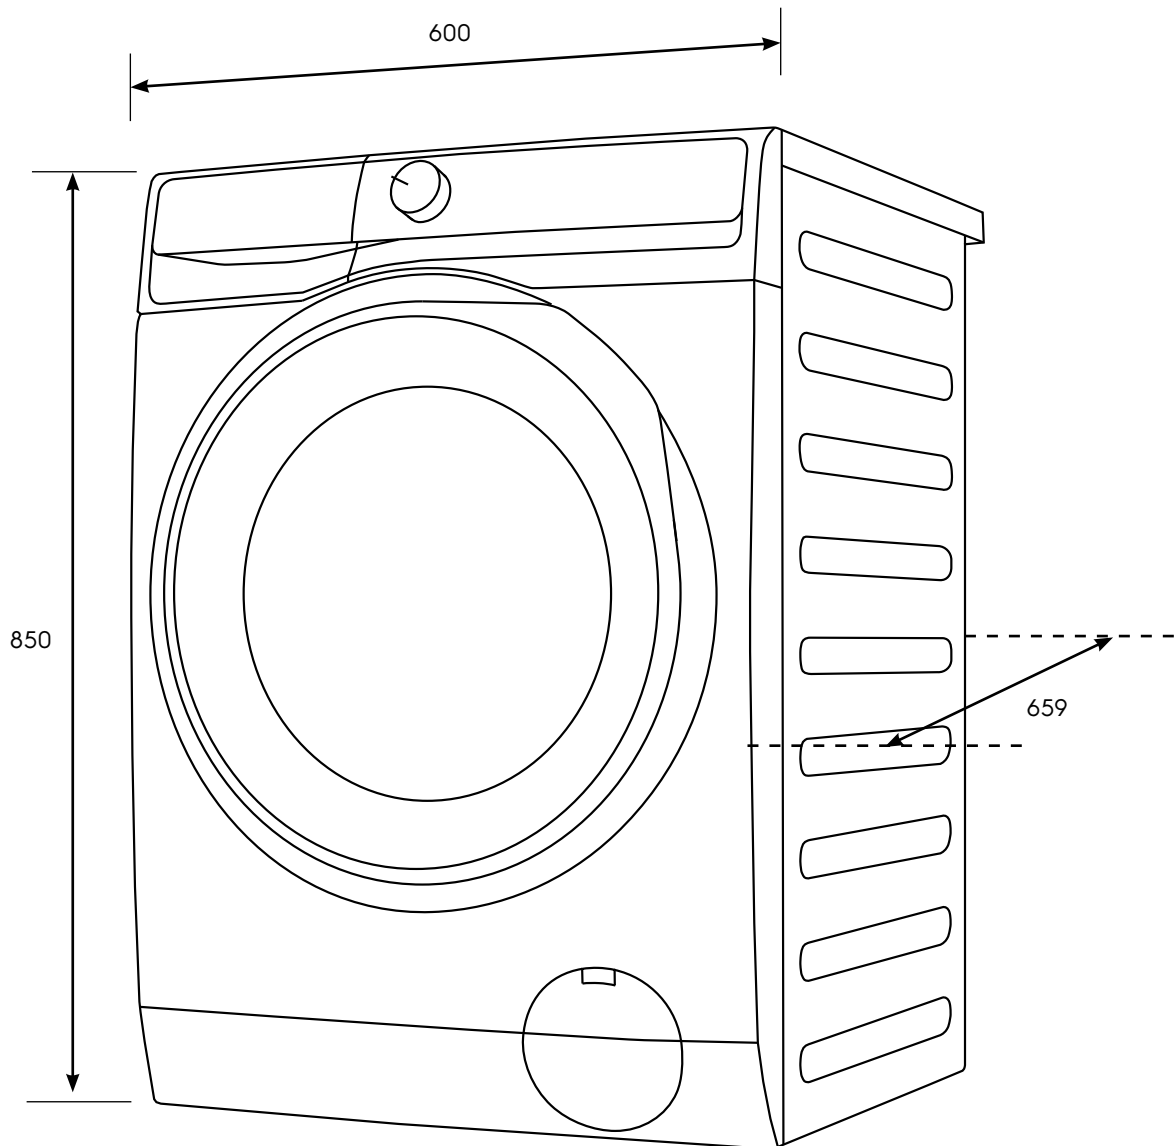

# Dimension Guide

## Front load washing machine

**Model:**  
EWF1043R7WCS

Dimensions			
	width	height	depth
Product (mm)	600	850	659

**Please note!** Dimensions to be used as a guide only. All customers MUST refer to the user manual supplied with the product for detailed installation instructions.  
© 2025 Electrolux S.E.A PTE. LTD. ELX\_DIM\_EWF1043R7WCS\_ANZ\_Jun25