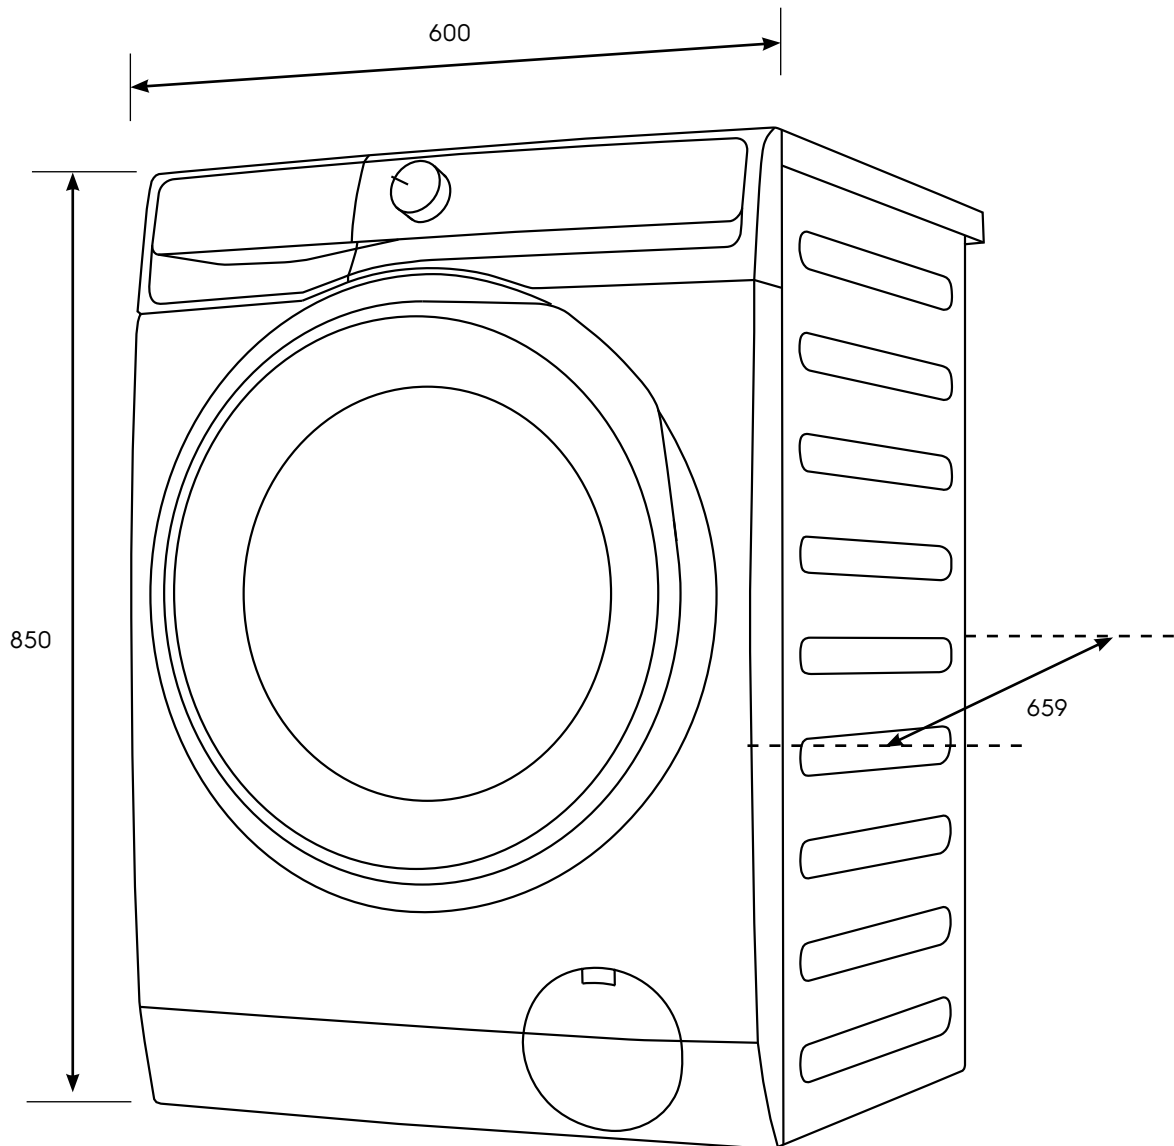

Dimension Guide

Front load washer dryer

Model:

EWW1243R7SCS

Please note! Dimensions to be used as a guide only. All customers MUST refer to the user manual supplied with the product for detailed installation instructions.

© 2025 Electrolux S.E.A PTE. LTD. ELX_DIM_EWW1243R7SCS_ANZ_Jun25