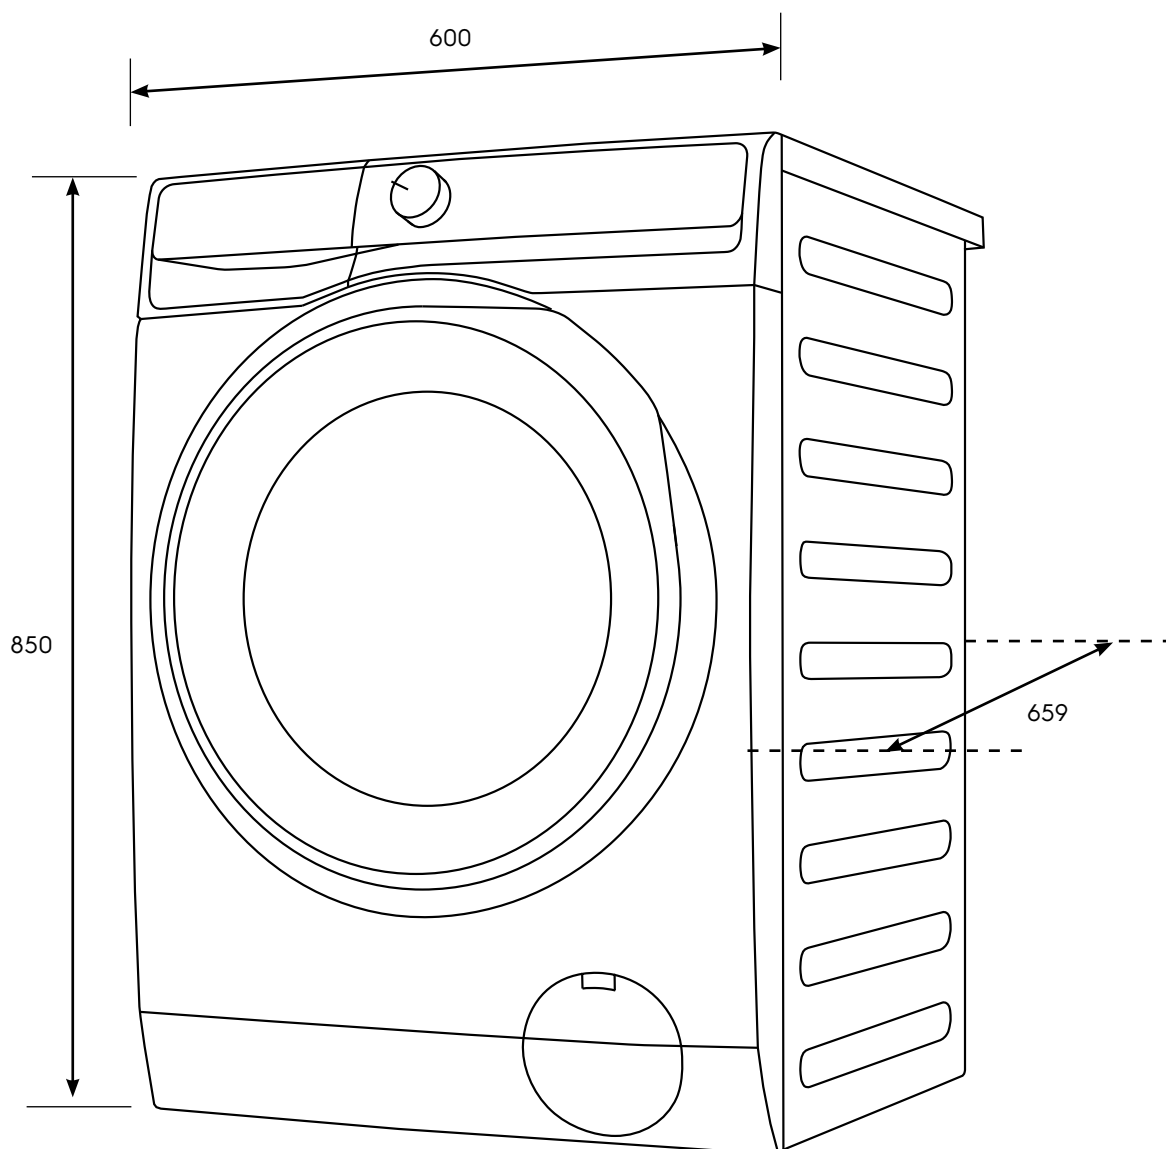

Dimension Guide

Front load washing machine

Model:
EWF1242R9WCS

Dimensions			
	width	height	depth
Product (mm)	600	850	659

Please note! Dimensions to be used as a guide only. All customers MUST refer to the user manual supplied with the product for detailed installation instructions.