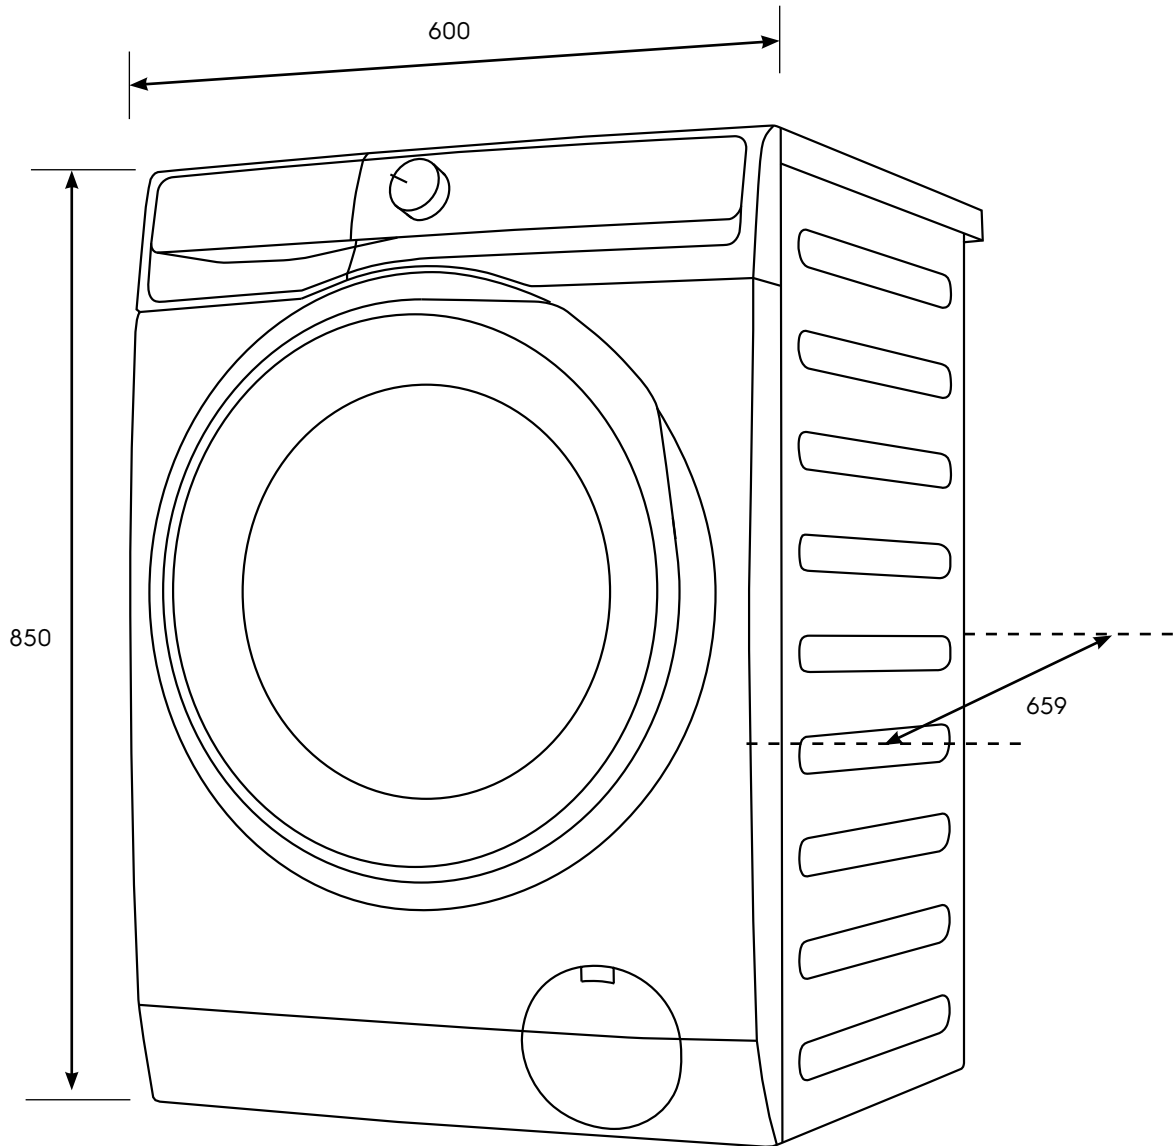

# Dimension Guide

## Front load washing machine

**Model:**  
EWF1242R9SCS

Dimensions			
	width	height	depth
Product (mm)	600	850	659

**Please note!** Dimensions to be used as a guide only. All customers MUST refer to the user manual supplied with the product for detailed installation instructions.