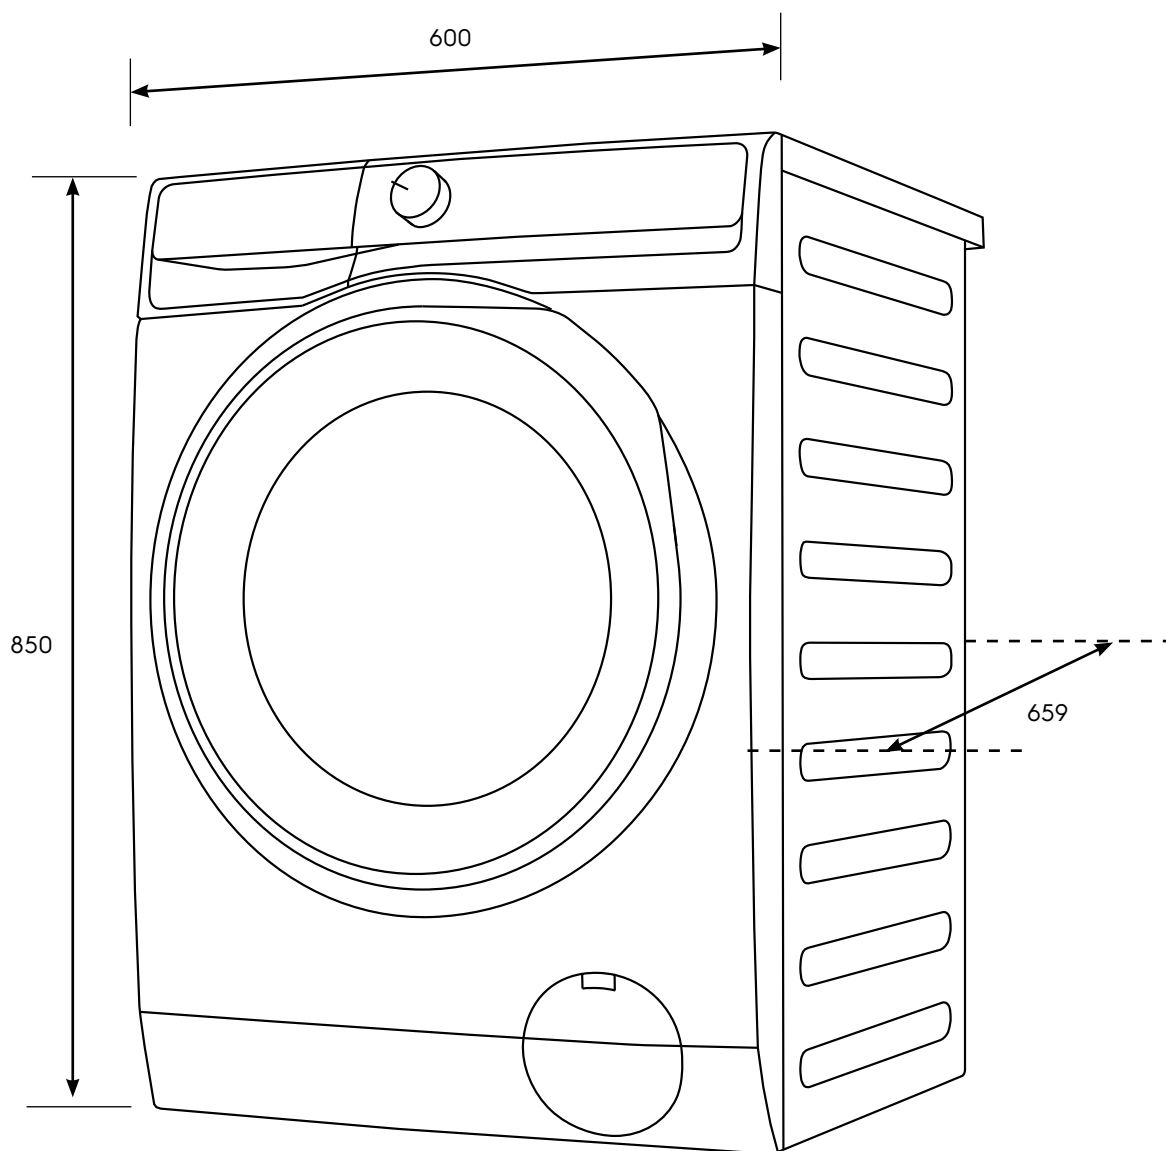

Dimension Guide

Front load washing machine

Model:
EWW1242R9SCS

Dimensions			
	width	height	depth
Product (mm)	600	850	659

Please note! Dimensions to be used as a guide only. All customers MUST refer to the user manual supplied with the product for detailed installation instructions.